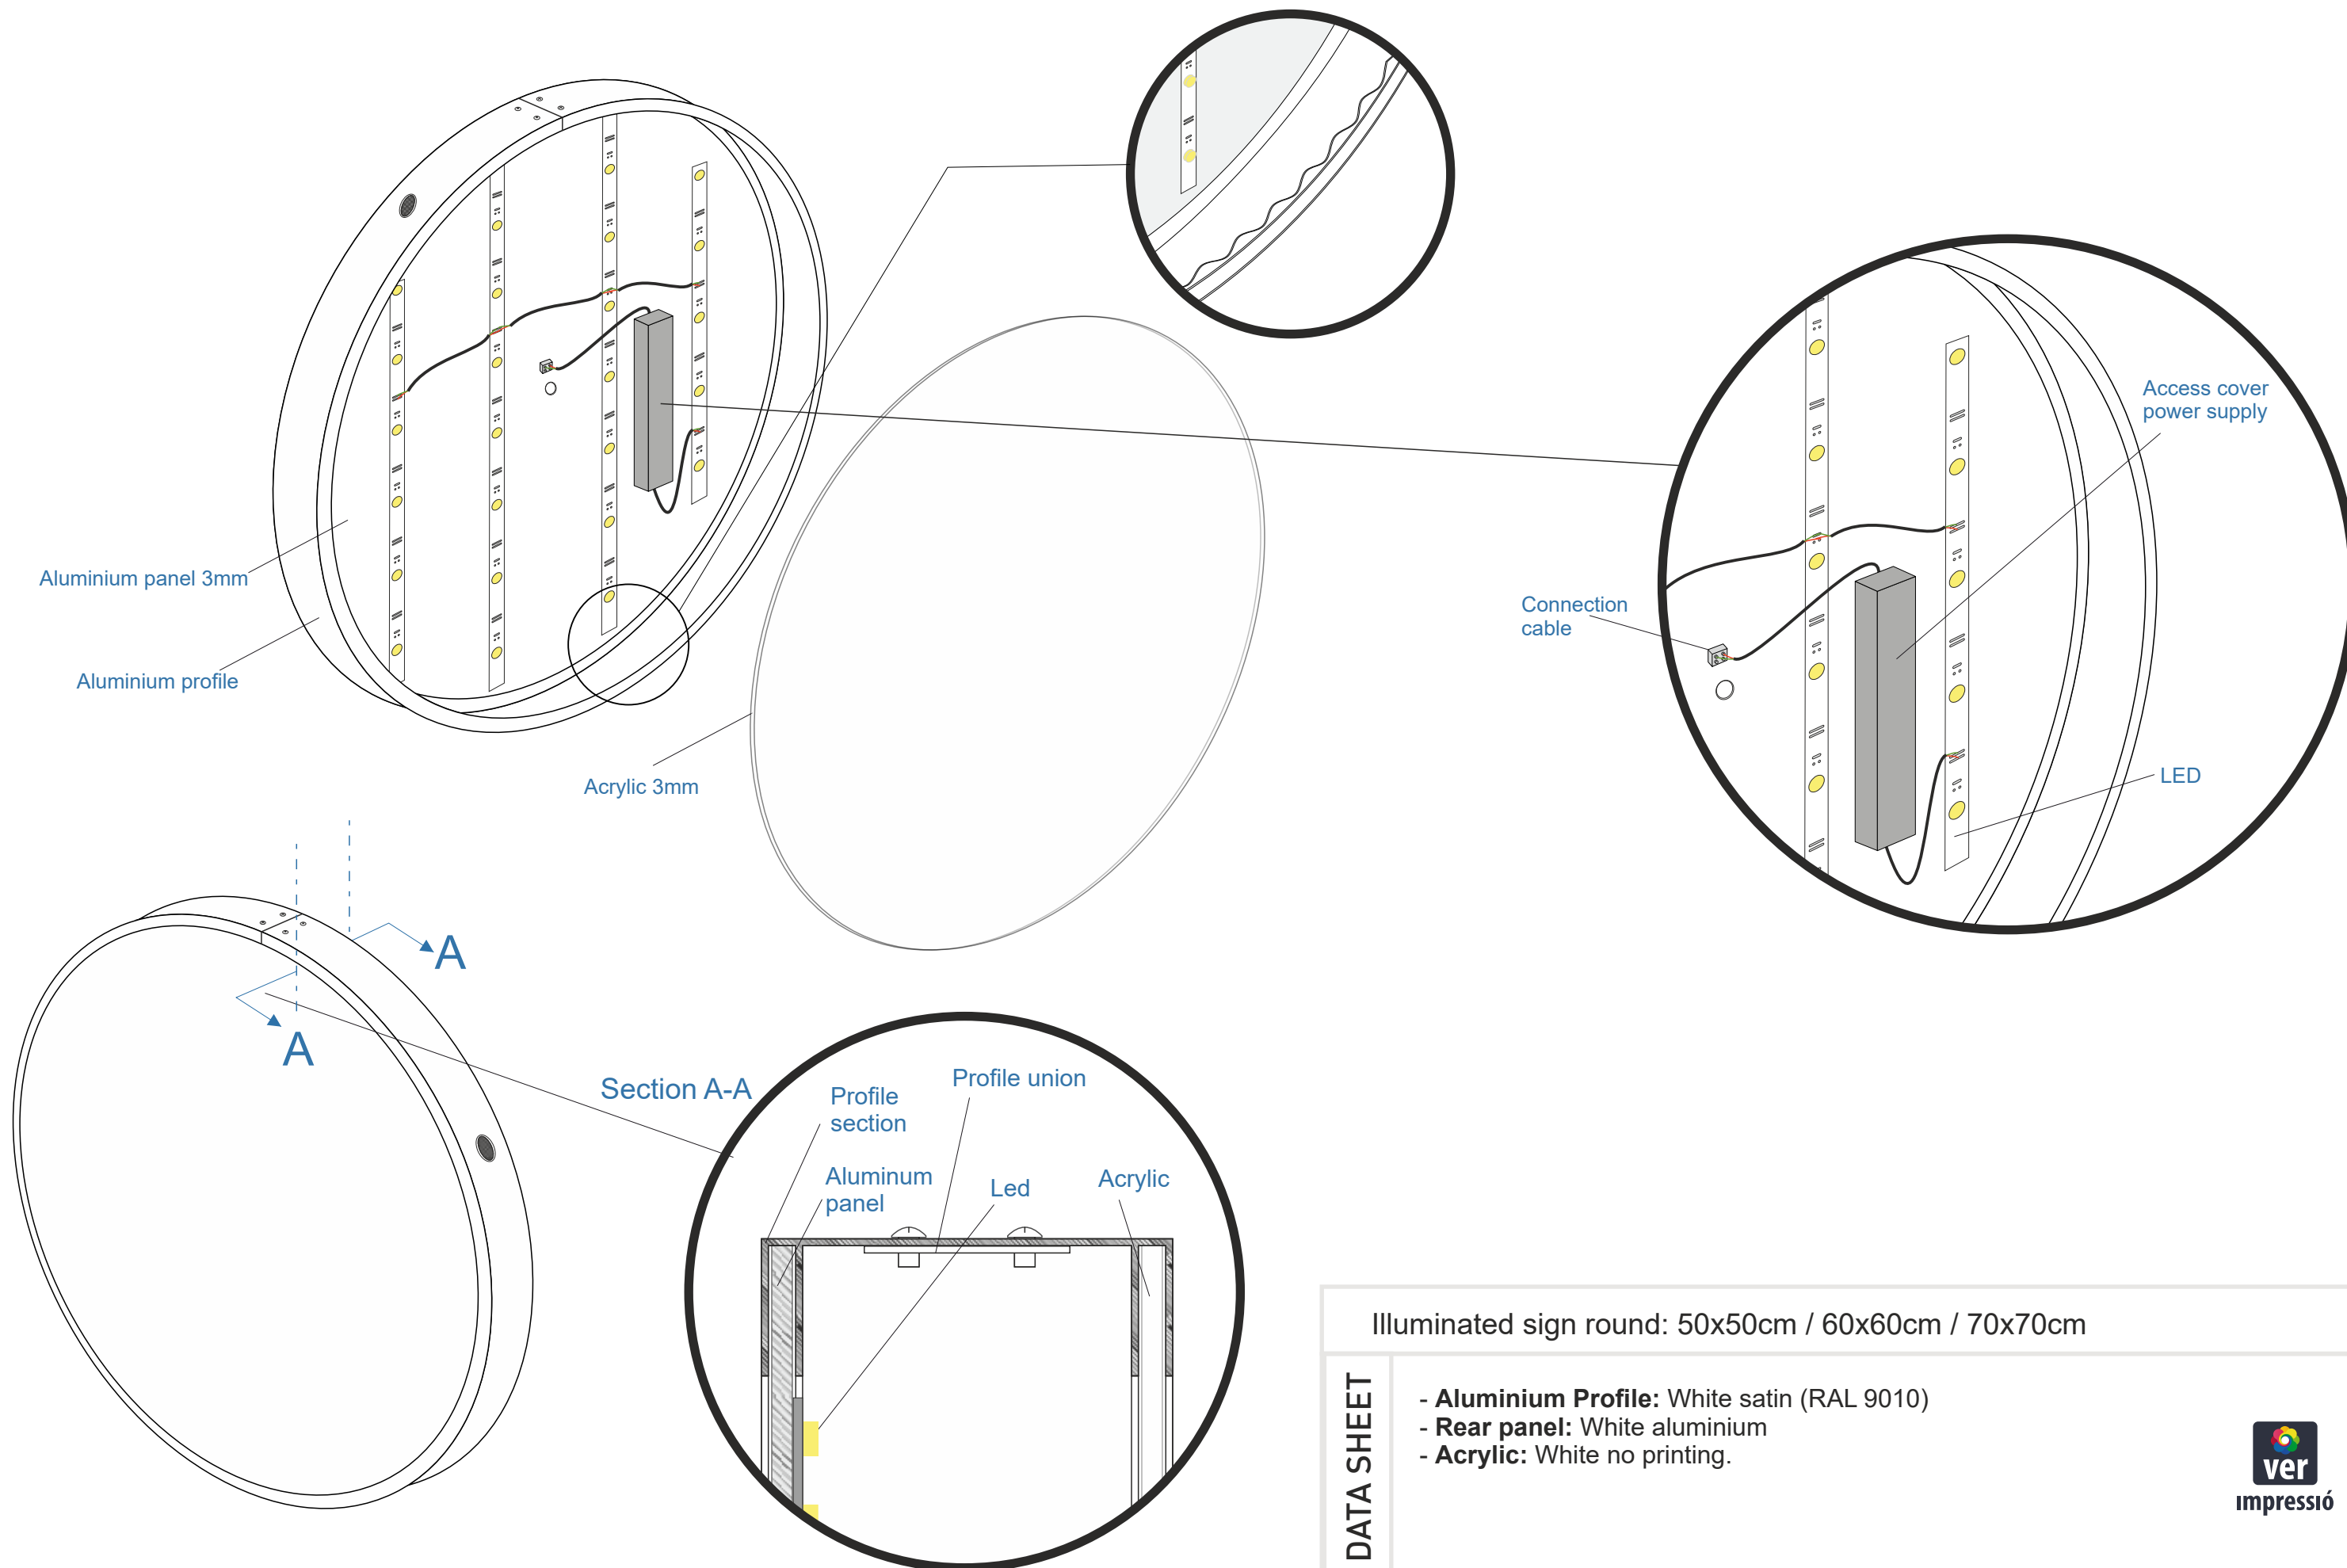

Power supply
12x3x2 cm

Power supply
12x3x2 cm

Illuminated sign round: 50x50cm / 60x60cm / 70x70cm

DATA SHEET

- **Aluminium Profile:** White satin (RAL 9010)
- **Rear panel:** White aluminium
- **Acrylic:** White no printing.

Illuminated sign round: 50x50cm / 60x60cm / 70x70cm

DATA SHEET

- **Aluminium Profile:** White satin (RAL 9010)
- **Rear panel:** White aluminium
- **Acrylic:** White no printing.