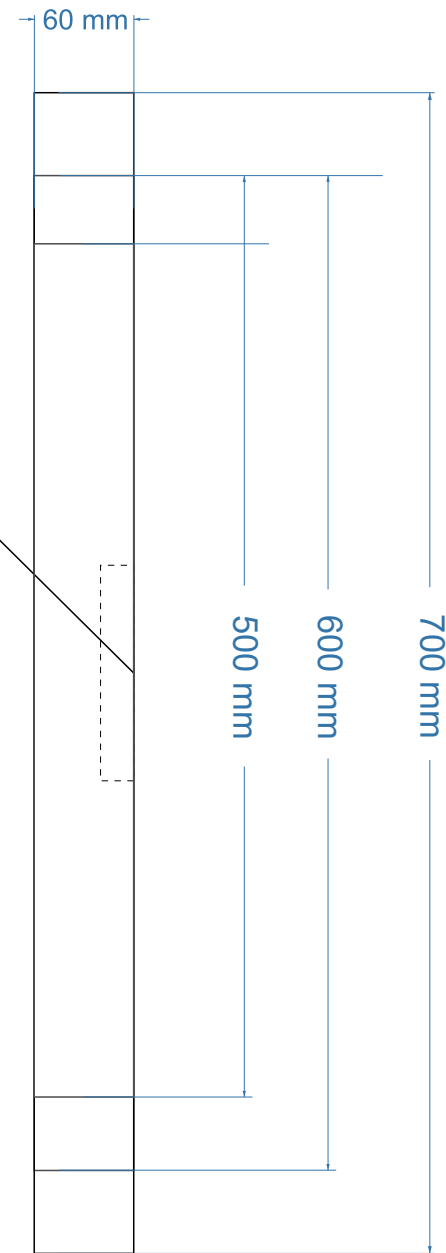

Power supply
12x3x2 cm

Power supply
12x3x2 cm

Illuminated sign round: 50x50cm / 60x60cm / 70x70cm

DATA SHEET

- **Aluminium Profile:** White satin (RAL 9010)
- **Rear panel:** White aluminium
- **Acrylic:** White no printing.

Illuminated sign round: 50x50cm / 60x60cm / 70x70cm

DATA SHEET

- **Aluminium Profile:** White satin (RAL 9010)
- **Rear panel:** White aluminium
- **Acrylic:** White no printing.