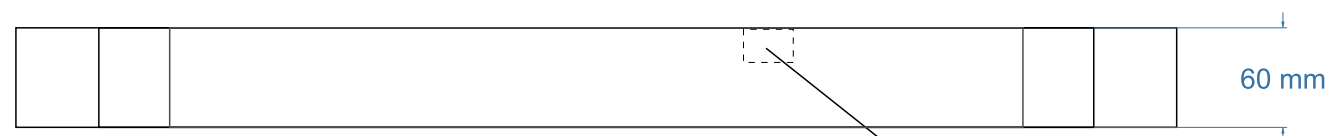

Power supply
12x3x2 cm

Power supply
12x3x2 cm

Illuminated sign round: 50x50cm / 60x60cm / 70x70cm

DATA SHEET

- **Aluminium Profile:** White satin (RAL 9010)
- **Rear panel:** White aluminium
- **Acrylic:** White no printing.

Illuminated sign round: 50x50cm / 60x60cm / 70x70cm

DATA SHEET

- **Aluminium Profile:** White satin (RAL 9010)
- **Rear panel:** White aluminium
- **Acrylic:** White no printing.