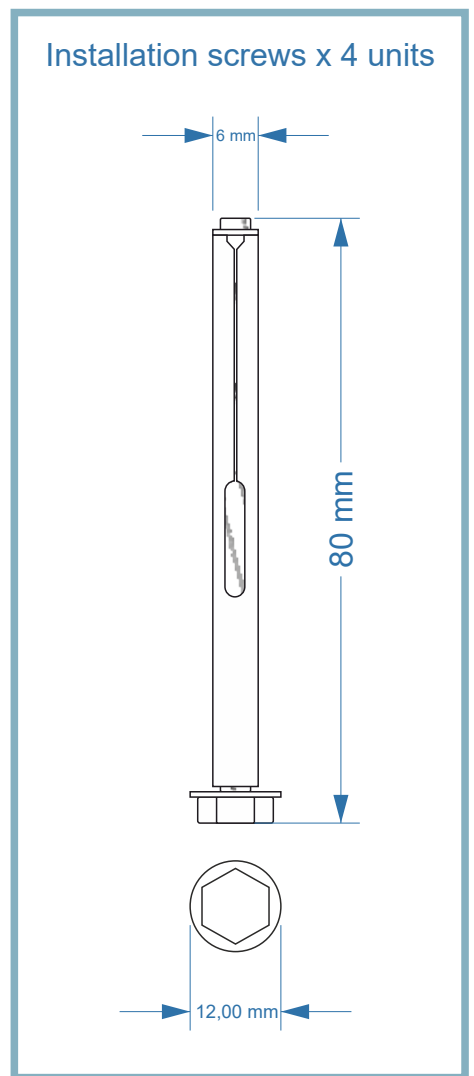

Power supply
12x3x2 cm

Power supply
12x3x2 cm

Illuminated sign round: 50x50cm / 60x60cm / 70x70cm

DATA SHEET

- **Aluminium Profile:** White satin (RAL 9010)
- **Rear panel:** White aluminium
- **Acrylic:** White no printing.

Illuminated sign round: 50x50cm / 60x60cm / 70x70cm

DATA SHEET

- **Aluminium Profile:** White satin (RAL 9010)
- **Rear panel:** White aluminium
- **Acrylic:** White no printing.